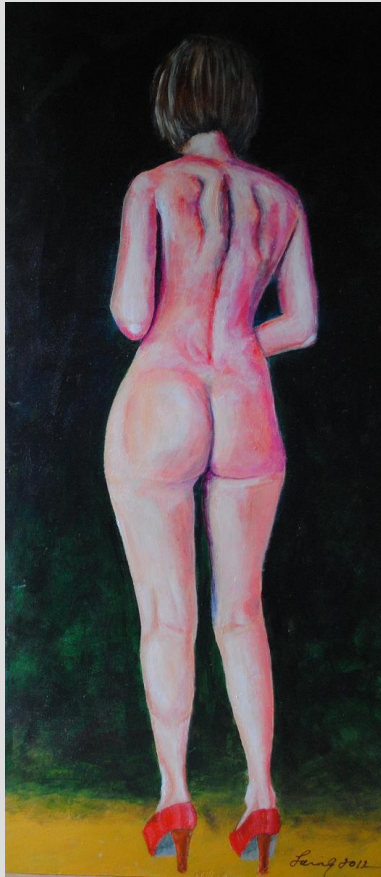

The Knot (24 x 24)

Other side of Rosalinda (15 x 33)

Blue Bruce (24 x 33)

A & A (32 x 36)

*Recently completed ...*